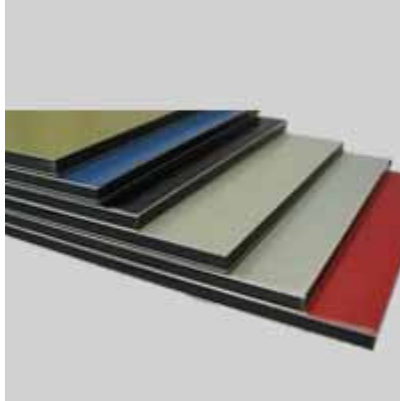

Aluminum Composite Panel

Aluminum Composite Panel

Product Name: Aluminum Composite Panel

Size : 1220mm×2440mm/pc

Panel thickness: 4mm/3mm

Aluminum sheet thickness: 0.15mm-0.5mm

Face coating: PVDF/PE

Features of Aluminum Composite Panel :

1. With different colors
2. With different design
3. Size : 1220mm×2440mm/pc
4. Panel thickness 4mm/3mm
5. Aluminum sheet thickness 0.15mm-0.5mm
6. Face coating: PVDF/PE
7. the decorative material for wall and ceiling